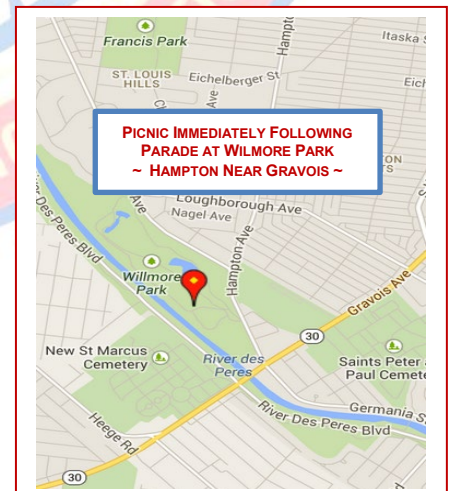

PLEASE JOIN US MONDAY, SEPTEMBER 2, 2019
FOR THE
2019 LABOR DAY PARADE AND PICNIC

YOU DON'T HAVE TO WORRY ABOUT PARKING DOWNTOWN. WE HAVE **SIX (6) BUSES** THAT WILL **START LEAVING WILLMORE PARK** ($\frac{1}{4}$ MILE NORTH OF GRAVOIS & ON THE WEST SIDE OF HAMPTON) **PROMPTLY AT 7:30 A.M.** TO TAKE MEMBERS TO THE PARADE. THE BUSES WILL BRING YOU BACK TO **WILLMORE PARK IMMEDIATELY** AFTER THE PARADE.

IF YOU DO NOT NEED TRANSPORTATION, **MEET US AT THE LINE UP POSITION BETWEEN 15TH & 16TH STREETS ON OLIVE STREET.**

FOR THE PARADE
IN DOWNTOWN SAINT LOUIS
LINE UP BEGINS AT **7 A.M.**
PARADE STARTS PROMPTLY
AT **9:00 A.M.**
IBEW IS 3RD IN LINE.

AFTER THE PARADE,
WE INVITE YOU AND YOUR
ENTIRE FAMILY TO COME OUT AND
CELEBRATE THIS **LABOR DAY**
WITH YOUR **IBEW BROTHERS**
AND **SISTERS** FOR A **PICNIC**
IN **WILLMORE PARK.**

THERE WILL BE **PLENTY OF**
FOOD AND REFRESHMENTS
FOR EVERYONE AND FOR THE
CHILDREN THERE WILL BE
GAMES, SNOW CONES,
COTTON CANDY, AND
BOUNCY HOUSES.

DESLOGE LABOR DAY PARADE

JOIN US MONDAY, SEPTEMBER 2ND, 2019. THE PARADE LINE-UP WILL BE AT THE **DESLOGE INTERMEDIATE SCHOOL**, 800 EAST ELM STREET, DESLOGE, MO 63601. THE **PARADE STARTS AT 9:00 AM.** A **SHUTTLE WILL BE AVAILABLE** TO PICK YOU UP AT THE **DESLOGE CITY PARK** AND TAKE YOU TO THE SCHOOL FOR THE PARADE. **THE SHUTTLE WILL LEAVE THE PARK AT 7:30 AM.**